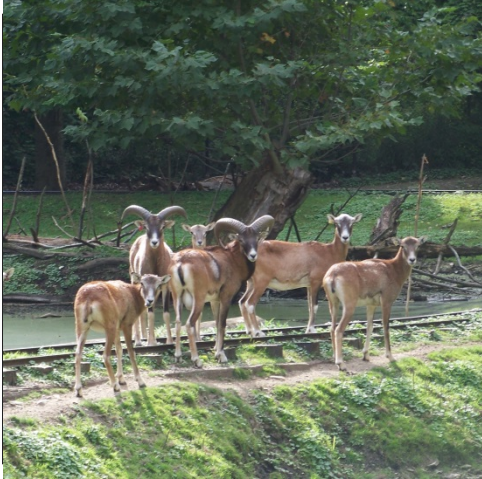

Mouflon Sheep (Safariland)

Habitat: Dry uplands and mountains on Corsica and Sardinia Islands off the coast of Italy

Size: Around 27 inches tall; up to 100 pounds

Life Span: 15-20 years

Diet: grasses

Reproduction: 1-3 lambs after a 150-180 day gestation

Conservation Status

Extinct

Extinct in the wild

Critically Endangered

Endangered

✓ Vulnerable

Near Threatened

Least Concern

Due to:
Habitat loss, hunting
and hybridization

Did You Know?

Their horns are tightly curved and are smaller than the horns of other wild sheep.